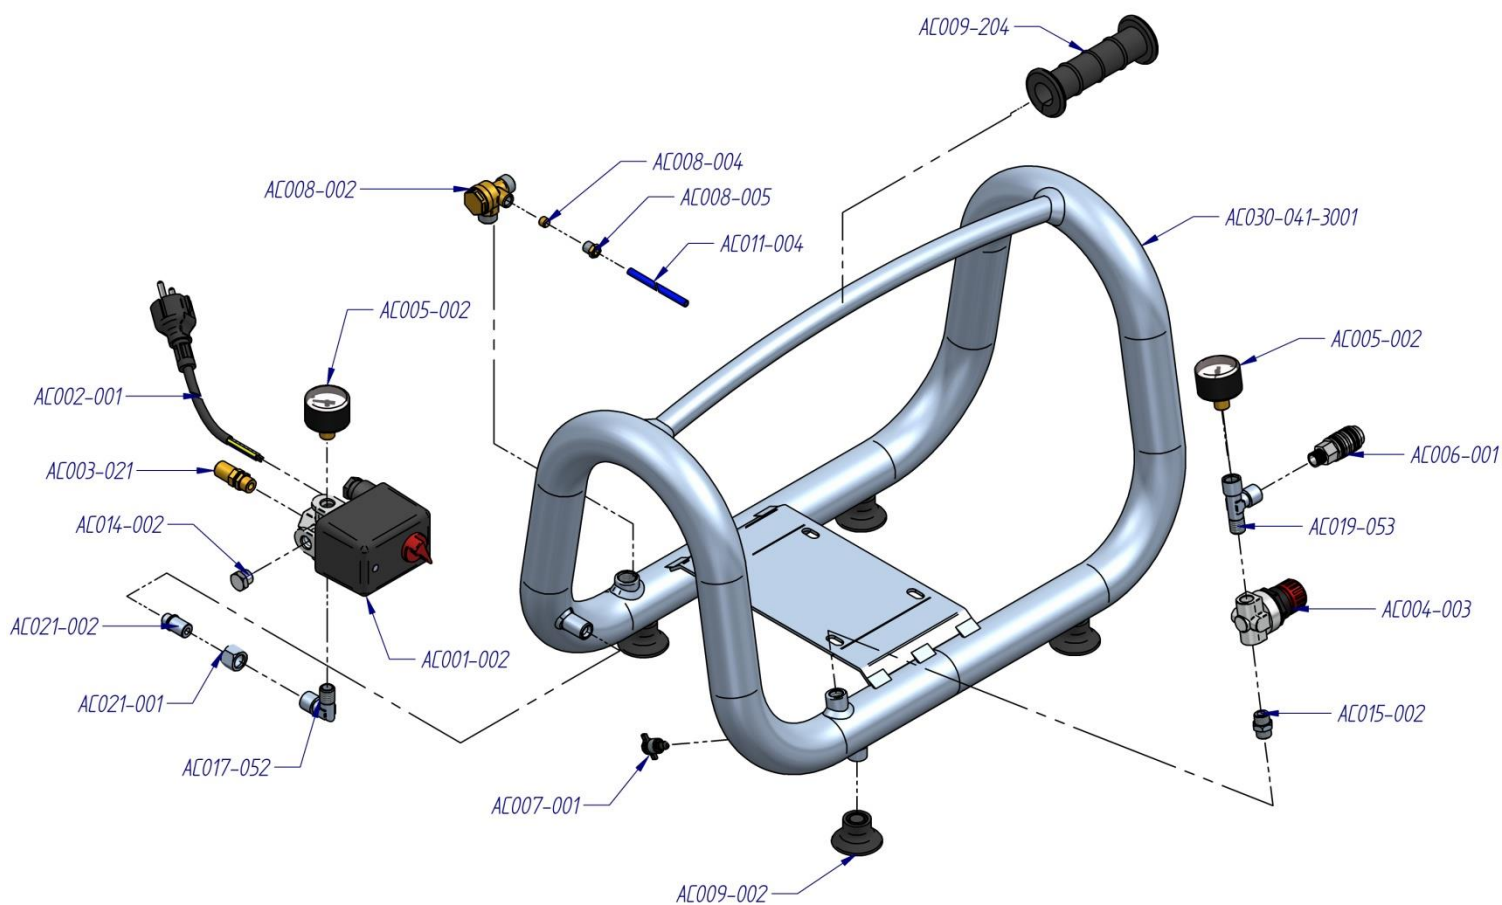

compressoren

www.airpress.net

CODE	DESCRIPTION	CODE	DESCRIPTION	CODE	DESCRIPTION
AC001-002	Pressure Switch 1/4" (start valve close)	AC007-001	Plastic screw for condensate drain	AC015-002	Nipple
AC001-002-001	Pressure Switch complete EXTREME 3T 60	AC008-002	Not return valve 3/8"	AC017-052	Pipe filling "L"
AC002-001	Pin plug SHUKO 1,5 m	AC008-004	Ogive for tube blue Rilsan	AC019-053	Pipe filling "T"
AC003-021	Safety valve 10 BAR	AC008-005	Nut for tube blue Rilsan	AC021-001	Nut for connection
AC004-003	Pressure regulator MIGNON Pos.0	AC009-002	Rubber foot	AC021-002	Connection
AC004-003-001	Pressure regulator complete	AC009-204	Rubber knob	AC030-041-3001	Tank EXTREME 3T "RED"
AC005-002	Manometer 40 mm 1/4" Bar/Psi	AC011-004	Blue Rilsan tube		
AC006-001	Universal Coupler 1/4" Male	AC014-002	Closure plug		

CODE	TUBE FOR UNIT PUMP	CODE	TUBE FOR UNIT POMP	CODE	TUBE FOR UNIT PUMP
AC013-001	Aluminum tube EXTREME 3T 0,75 - 1,5 Hp	AC013-004	Aluminum tube for EXTREME 3T 2,0 Hp		