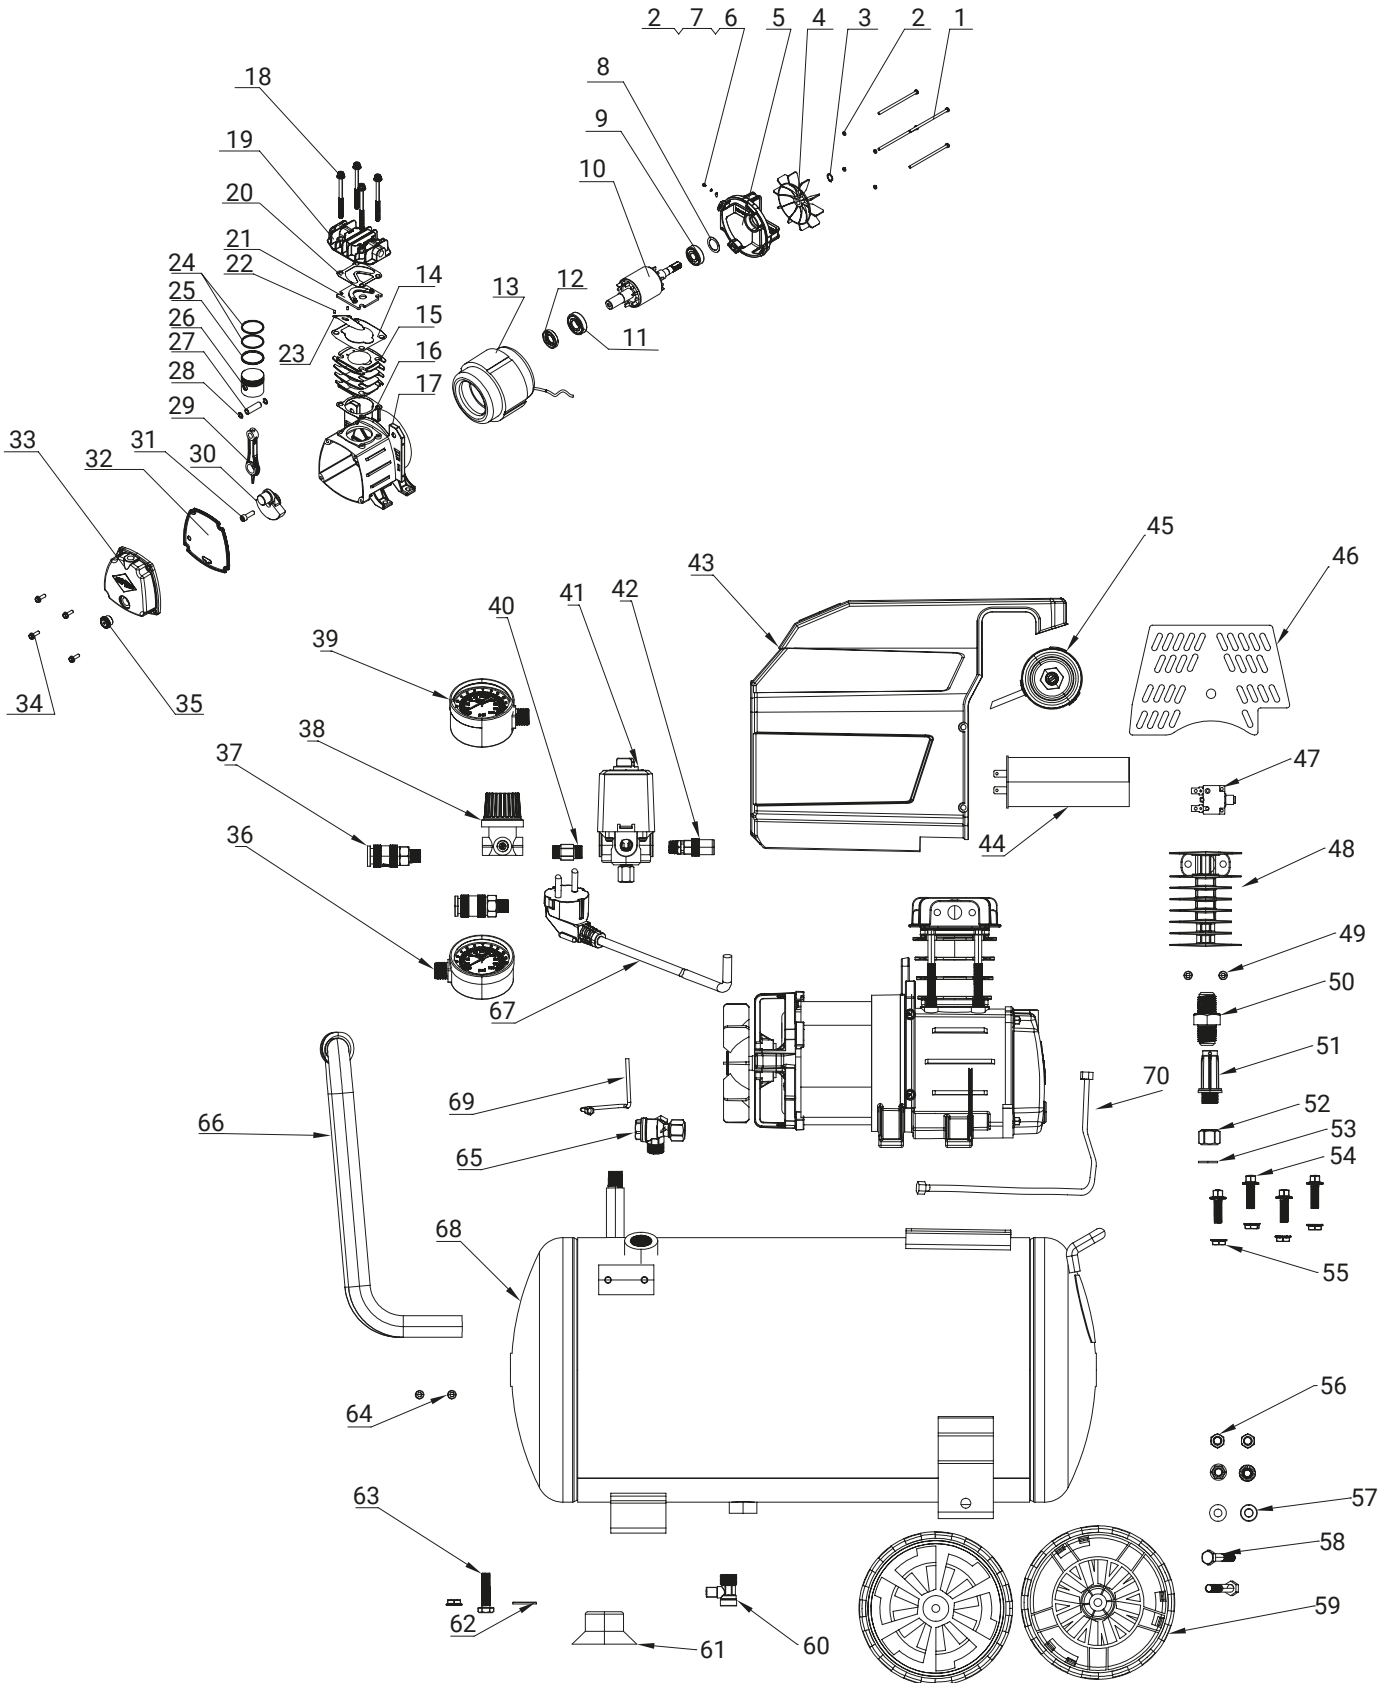

TECHNICAL DRAWING
HL 260-50

REF. NO.: 36872

**36872 PART LIST**

REF. NO.: 36872

NO.	Designation	Code SKU	Qty
1	Screw M5*105		4
2	Washer Φ 5		5
3	External clamp Φ 14		1
4	Fan	36871004	1
5	Bracket		1
6	Screw M5*8		1
7	Tooth shaped pad Φ 5		1
8	Wave shaped pad 202		1
9	6202 bearing		1
10	Rotor		1
11	6204 bearing		1
12	Oil seal Φ 20* Φ 40*7		1
13	Motor		1
14	Valve plate gasket	36843005	1
15	Cylinder	36871015	1
16	Cylinder gasket	36871016	1
17	Crankcase		1
18	M6*55 screw		1
19	Cylinder head	36871019	1
20	Cylinder head gasket	36871020	1
21	Valve plate	36843004	1
22	Locating pin		2
23	Valve piece	36843006	1
24	Gas ring	36843010	2
25	Oil ring	36843011	1
26	Φ 48*21*35.5 Pistion	36843012	1
27	Φ 12*39 piston pin	36843013	1
28	External clamp ϕ 12		2

**36872 PART LIST**

REF. NO.: 36872

NO.	Designation	Code SKU	Qty
57	Φ8*φ17*1.5 Gasket		2
58	M8*43 screw		2
59	5' Wheel	36871059	2
60	3/8 Drain valve	4336303	1
61	Horn pad	36871061	1
62	Φ8*φ24 *2.0 Gasket		1
63	Screw m8*30		1
64	Screw m6*10		4
65	ZG1/2-G3/8-M10*1 singel valve	36871065	1
66	Complete handle	36871066	1
67	Power cable		1
68	Tank	36872068	1
69	Discharge pipe	36871069	1
70	Delivery pipe	36871070	1
	Complete pump	368710U	1
	Complete set of wheels with feet	368710WS	1